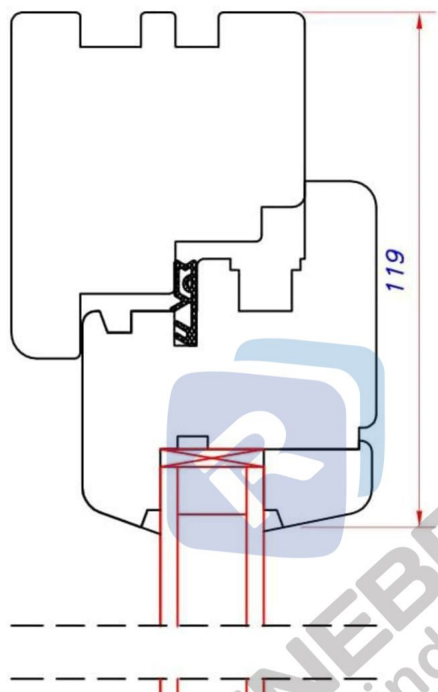

**RANEBROOK**  
windows

Technical Drawing

# Tilt & Turn Casement Window

TITLE:

**TILT & TURN IV68  
WITH ALUMINIUM DRIP BAR**

**RANEBROOK  
windows**

Scale: DO NOT SCALE PRINT

e: [info@ranebrook.co.uk](mailto:info@ranebrook.co.uk)

83 High Street  
Chesham  
Buckinghamshire  
HP5 1DE

NOTES:

DRAWING NO:

REVISION

t/f: 01322 332237

Unless otherwise specified,  
dimensions are in millimetres.  
Unmarked tolerances: 0.=±0.5  
0.0=±0.25 0.00=±0.1

ENQUIRY NO: N/A

web: [www.ranebrook.co.uk](http://www.ranebrook.co.uk)