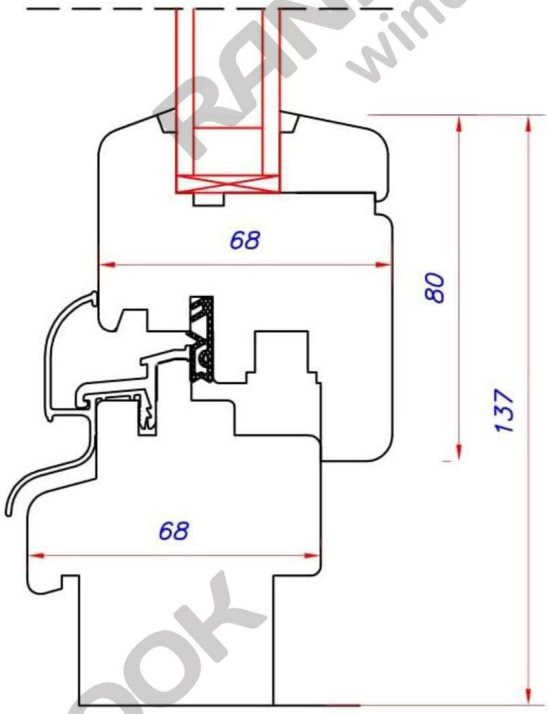

**RANEBROOK**  
windows

Technical Drawing

# Tilt & Turn Casement Window

TITLE:

**TILT & TURN IV68  
WITH ALUMINIUM DRIP BAR**

**RANEBROOK  
windows**

Scale: DO NOT SCALE PRINT

e: [info@ranebrook.co.uk](mailto:info@ranebrook.co.uk)

83 High Street  
Chesham  
Buckinghamshire  
HP5 1DE

NOTES:

DRAWING NO:

REVISION

t/f: 01322 332237

Unless otherwise specified,  
dimensions are in millimetres.  
Unmarked tolerances: 0.=±0.5  
0.0=±0.25 0.00=±0.1

ENQUIRY NO: N/A

web: [www.ranebrook.co.uk](http://www.ranebrook.co.uk)