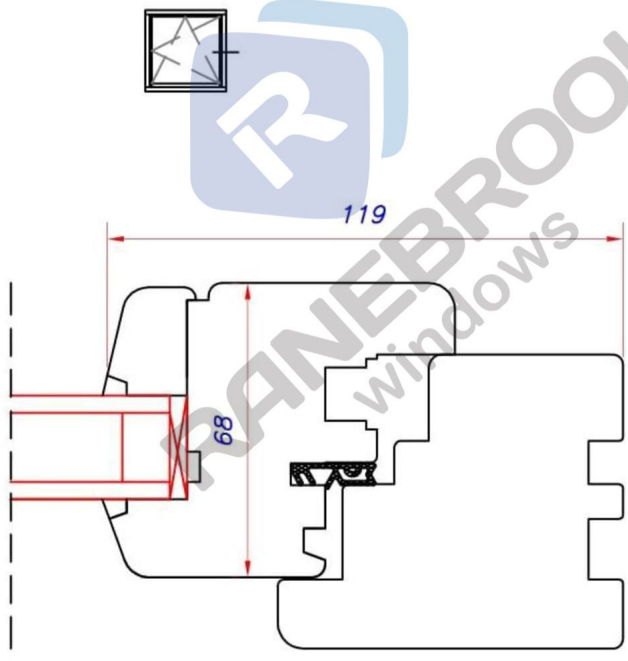

**RANEBROOK**  
windows

Technical Drawing

# Tilt & Turn Casement Window

TITLE:

**TILT & TURN IV68  
WITH ALUMINIUM DRIP BAR**

**RANEBROOK  
windows**

Scale: DO NOT SCALE PRINT

e: [info@ranebrook.co.uk](mailto:info@ranebrook.co.uk)

83 High Street  
Chesham  
Buckinghamshire  
HP5 1DE

NOTES:

DRAWING NO:

REVISION

t/f: 01322 332237

Unless otherwise specified,  
dimensions are in millimetres.  
Unmarked tolerances: 0.=±0.5  
0.0=±0.25 0.00=±0.1

ENQUIRY NO: N/A

web: [www.ranebrook.co.uk](http://www.ranebrook.co.uk)